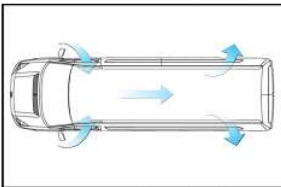

Absolutely Seamless

Increased Ventilation

Visual

The Australian Designed Jet-Tec Sliding Windows are the ultimate way to enhance your vehicles appearance. Visually, the Jet-Tec offers the sleek style and smooth lines found in OEM glass with an optional flyscreens available for every window.

Design

Jet-Tec windows are manufactured out of a single piece of glass with an integrated hole, to allow for the sliding window. This cutting edge method increases strength of the window, visibility, drainage and ventilation. Jet-Tec's have noise dampening incorporated into each and every moving part and feature a High Quality Patented US Made Glazing Seal.

Range

Kingsley Enterprises offer a comprehensive range of Jet-Tec windows to suit your needs. We also custom engineer windows to suit all types of applications for your every need. We have designed windows to suit such applications as: coach windows, bus windows, train windows, horse float windows, trailer windows, campervan windows, tractor windows, agricultural machinery windows, heavy machinery windows, automotive windows, van windows, commercial van windows, truck windows, aviation support vehicle windows, mine machinery vehicle windows, and more.....

For an obligation free quote, call us on now on 1800 654 767